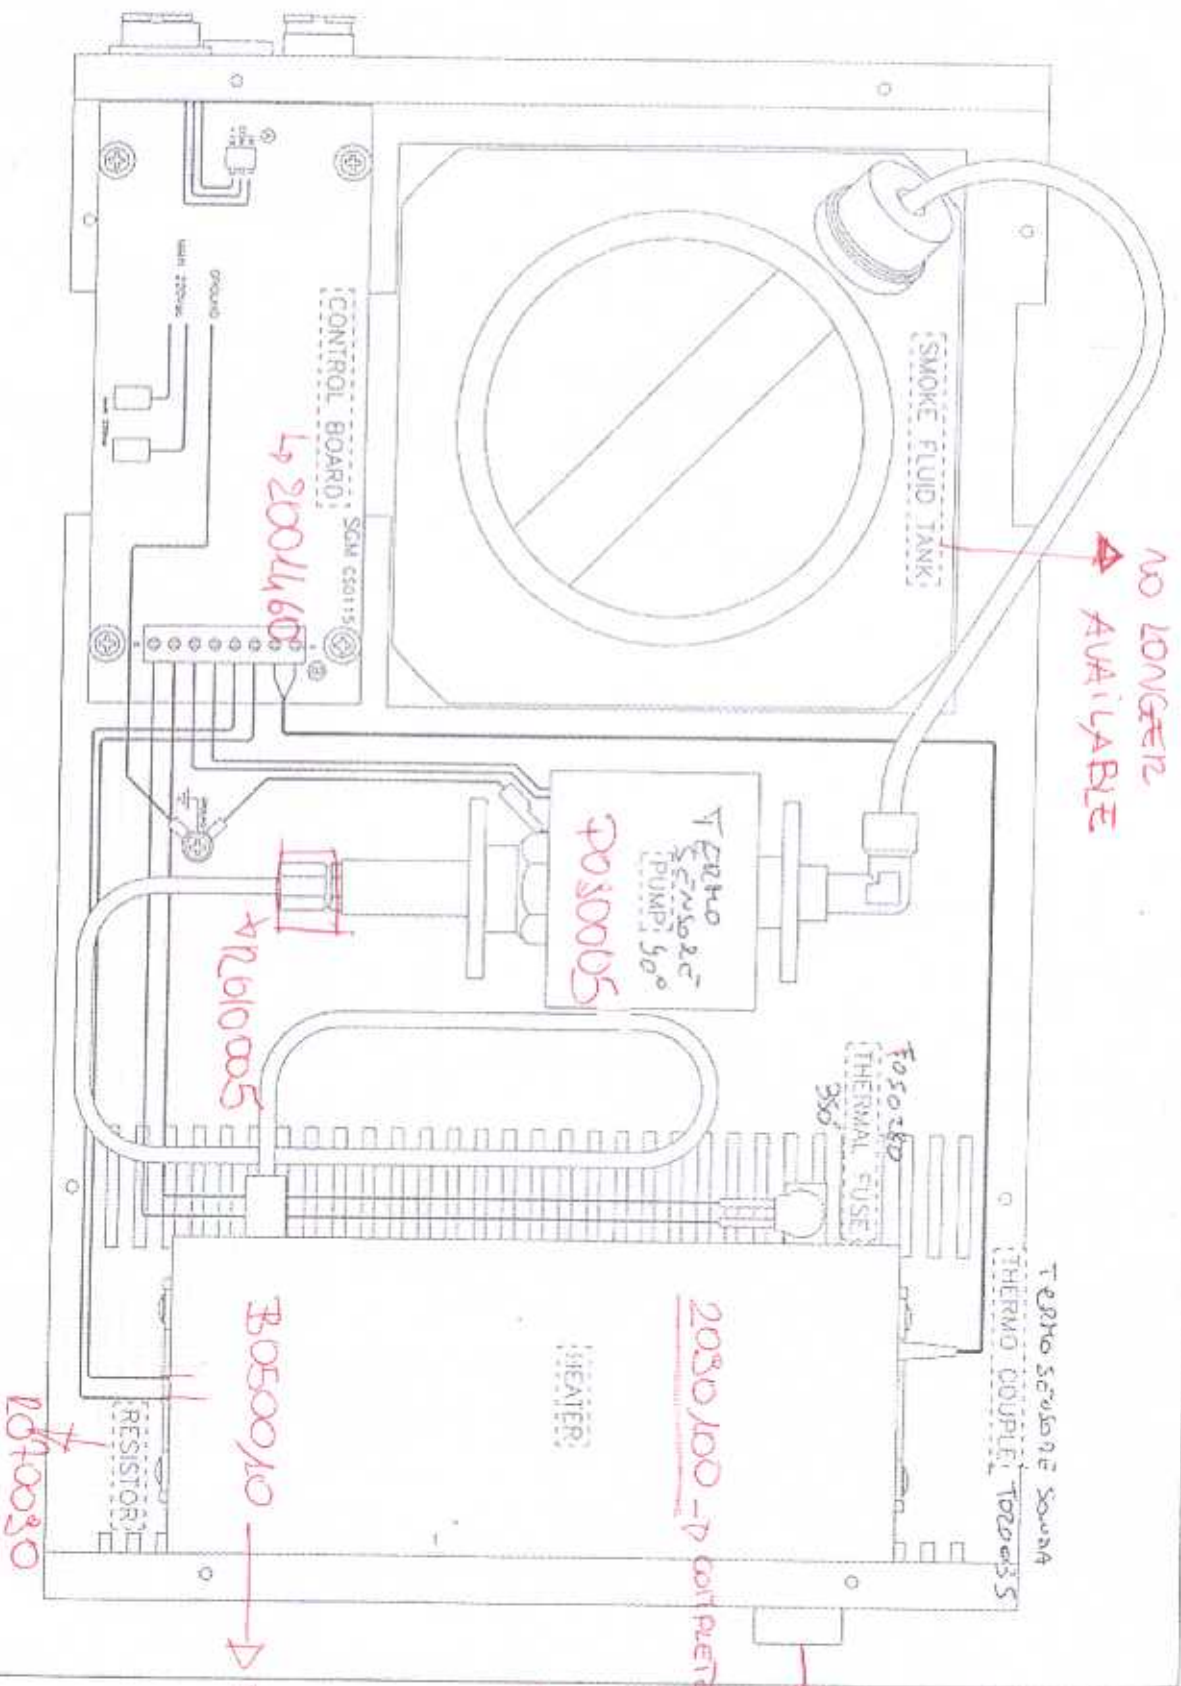

NO LONGER AVAILABLE

2004605

THERMO SEWSONE 50  
PERISTALTIC PUMP

2610005

THERMO COUPLE T020035

3050010

2040020

HEATER

2030100 -> COMPLETE HEATER INCLUDING:

- T020035
- F050280
- B050010
- R040030
- R010020

10010020

SINGLE HEATER